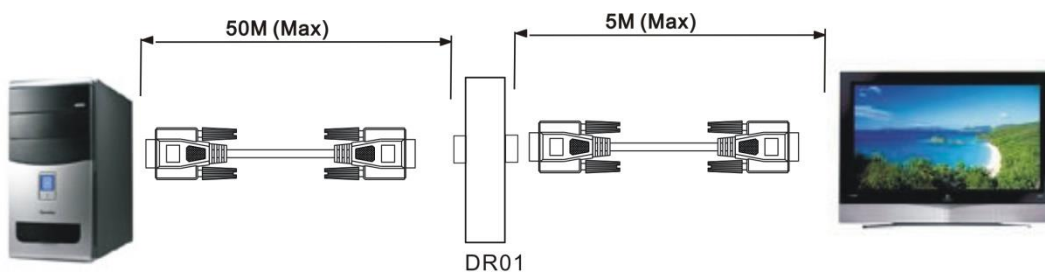

## Introduction

DR01 is a DVI repeater that extends the length of DVI cable to reach to a remote projector or monitor. It automatically equalizes and compensates for connected DVI cable losses. The repeater can also use an external power adapter to reach further distance up to 50M..

## Features

- Support Resolution up to 1080p & 1920 x 1200px.
- Signal extension up to 50M..

## Installation view

**Specification**

ITEM NO.	DR01
Support	
Max. Video Resolution	1920 x 1200@60Hz
Video Bandwidth	1.65 GHz
Transmission Distance	50M
Ports & Interfaces	
Video Input	1 x 29-pin DVI-I (Digital Only)
Video Output	1 x 29-pin DVI-I (Digital Only)
Power	
Power Supply	DC 5V 1A
Power Consumption	220mA (Max)
Ambient Temperature	
Operation	0 to 55°C
Storage	-20 to 85°C
Humidity	Up to 95%
Physical Characteristics	
Dimensions	67 x 53 x 27mm
Weight	110g